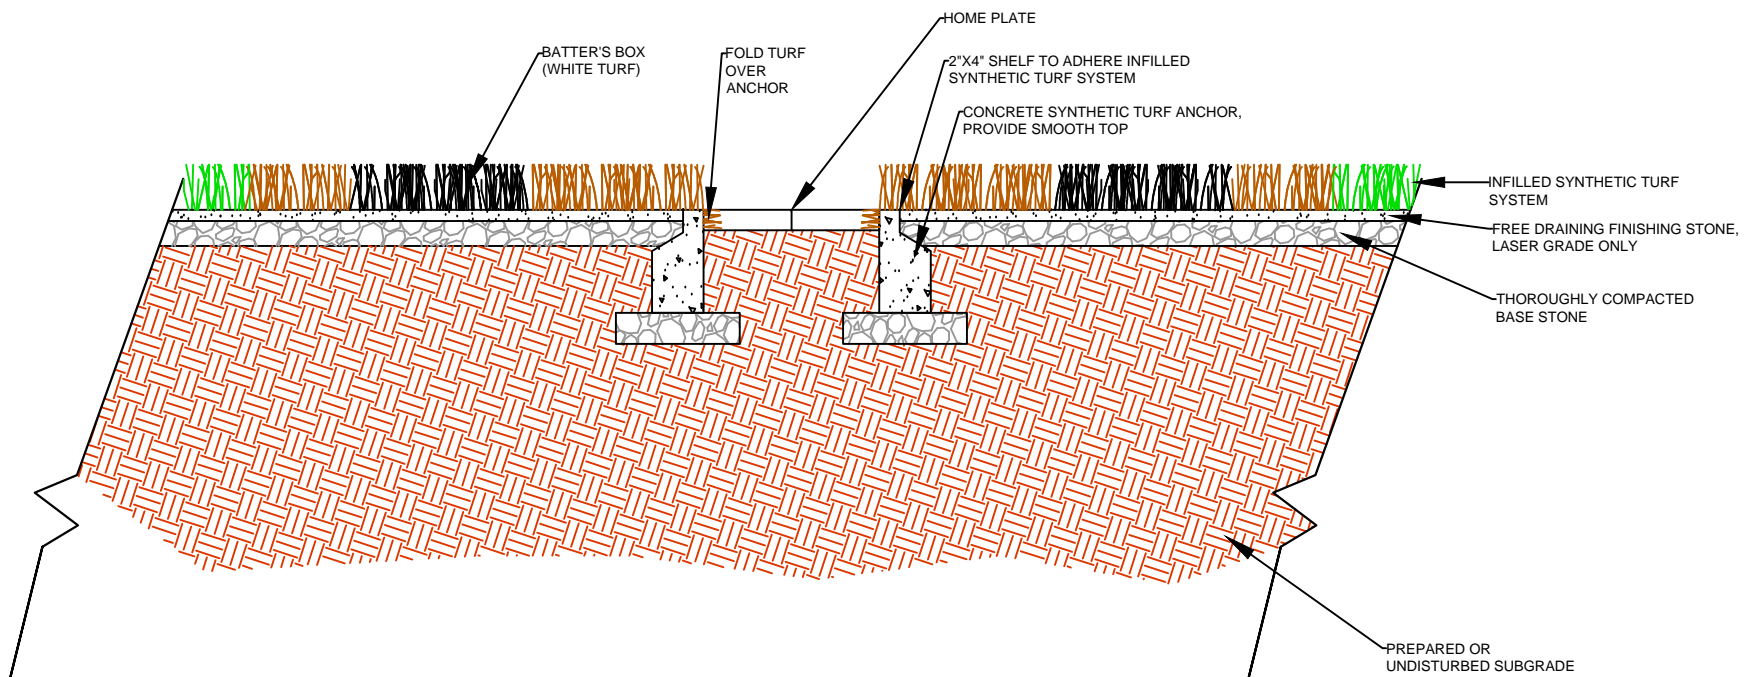

DRAWING NOT TO SCALE

NAILER BOARD

CURB

WALL

EQUIPMENT

FIELDER'S CHOICE
416-52

SPORTURF

WWW.SPORTURF.COM
800-798-1056