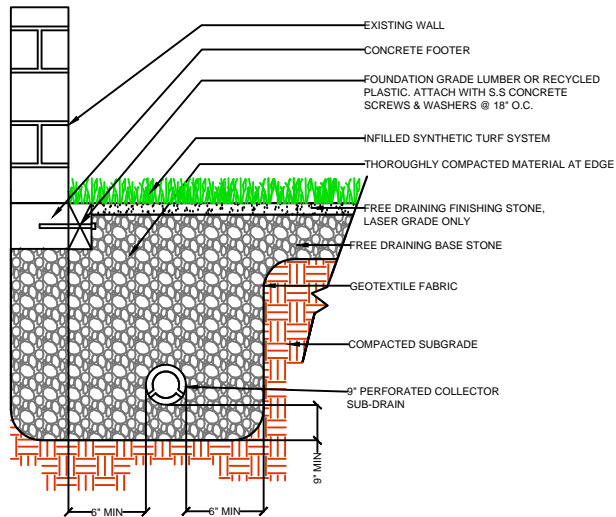

DRAWING NOT TO SCALE

NAILER BOARD

CURB

WALL

EQUIPMENT

FIELDER'S CHOICE
416-52

SPORTURF

WWW.SPORTURF.COM
800-798-1056