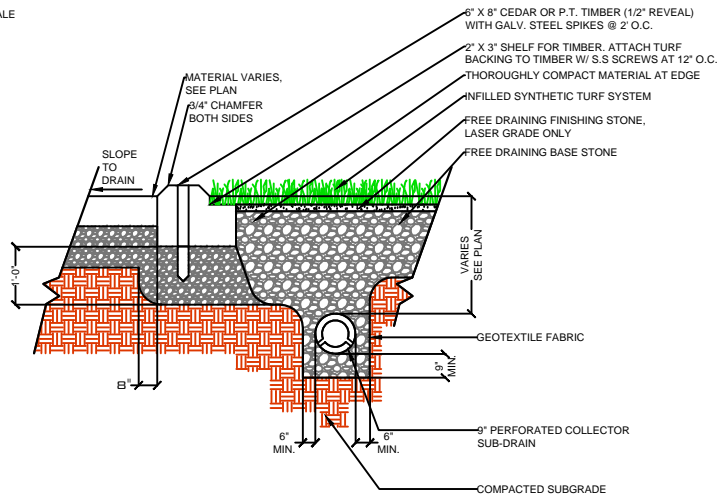

DRAWING NOT TO SCALE

NAILER BOARD

CURB

WALL

EQUIPMENT

FIELDER'S CHOICE
416-52

SPORTURF

WWW.SPORTURF.COM
800-798-1056