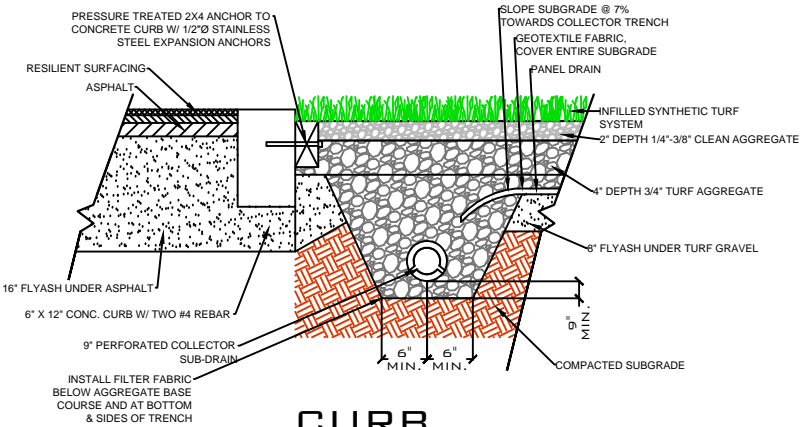

DRAWING NOT TO SCALE

NAILER BOARD

CURB

WALL

EQUIPMENT

FIELDER'S CHOICE
416-52

SPORTURF

WWW.SPORTURF.COM
800-798-1056