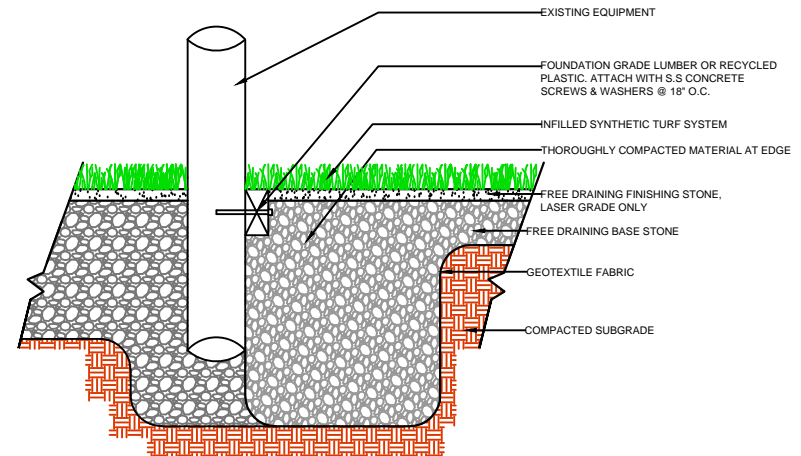

DRAWING NOT TO SCALE

NAILER BOARD

CURB

WALL

EQUIPMENT

FIELDER'S CHOICE
416-52

SPORTURF

WWW.SPORTURF.COM
800-798-1056