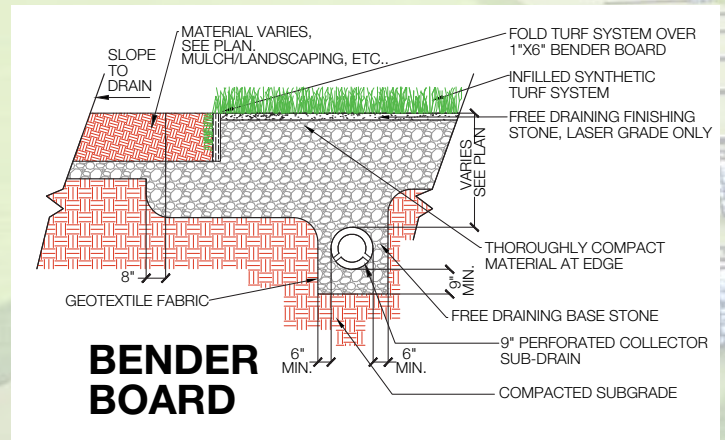

No

N/A

1 1/4"

142 oz.

Yes

12 ft.

ADVANTAGES

- Holds a real tee
- Allows for a true natural swing
- Provides a divot feel with no club bounce
- Used by PGA professionals, teachers, tour players and numerous top rated facilities
- Drastically improves your golf game
- Allows for practice and play year round
- Saves your grass and your money
- Available in mats and full tee lines

EZTEE® HYBRID PLUS

BENEFITS

The EZTee® Hybrid Plus+ features a non-infilled high grade polypropylene/nylon blended yarn system designed for heavy traffic tee lines, hitting mats, and extended use golf ranges. This product holds a real tee and allows players to hit all clubs, from a wedge to a driver and is used by many of the top golf courses around the world. EZTee® Hybrid Plus+ does not replace your natural grass, but instead gives the grass time to heal properly. When will you Experience A Greener World and a better golf facility?