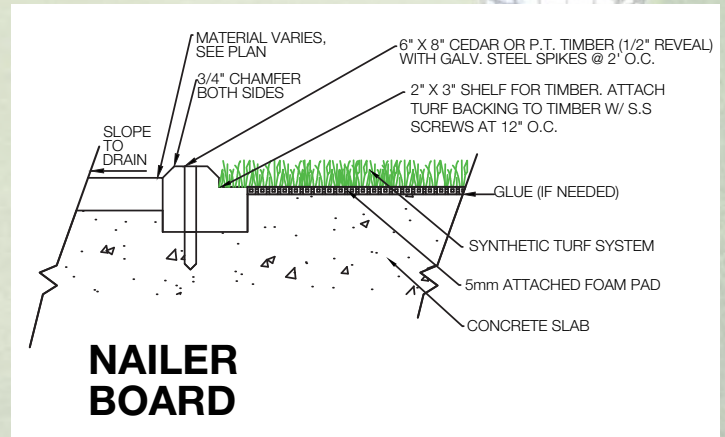

No

N/A

1 1/4"

142 oz.

Yes

12 ft.

ADVANTAGES

- Holds a real tee
- Allows for a true natural swing
- Provides a divot feel with no club bounce
- Used by PGA professionals, teachers, tour players and numerous top rated facilities
- Drastically improves your golf game
- Allows for practice and play year round
- Saves your grass and your money
- Available in mats and full tee lines

EZTEE® HYBRID PLUS

BENEFITS

The EZTee® Hybrid Plus+ features a non-infilled high grade polypropylene/nylon blended yarn system designed for heavy traffic tee lines, hitting mats, and extended use golf ranges. This product holds a real tee and allows players to hit all clubs, from a wedge to a driver and is used by many of the top golf courses around the world. EZTee® Hybrid Plus+ does not replace your natural grass, but instead gives the grass time to heal properly. When will you Experience A Greener World and a better golf facility?